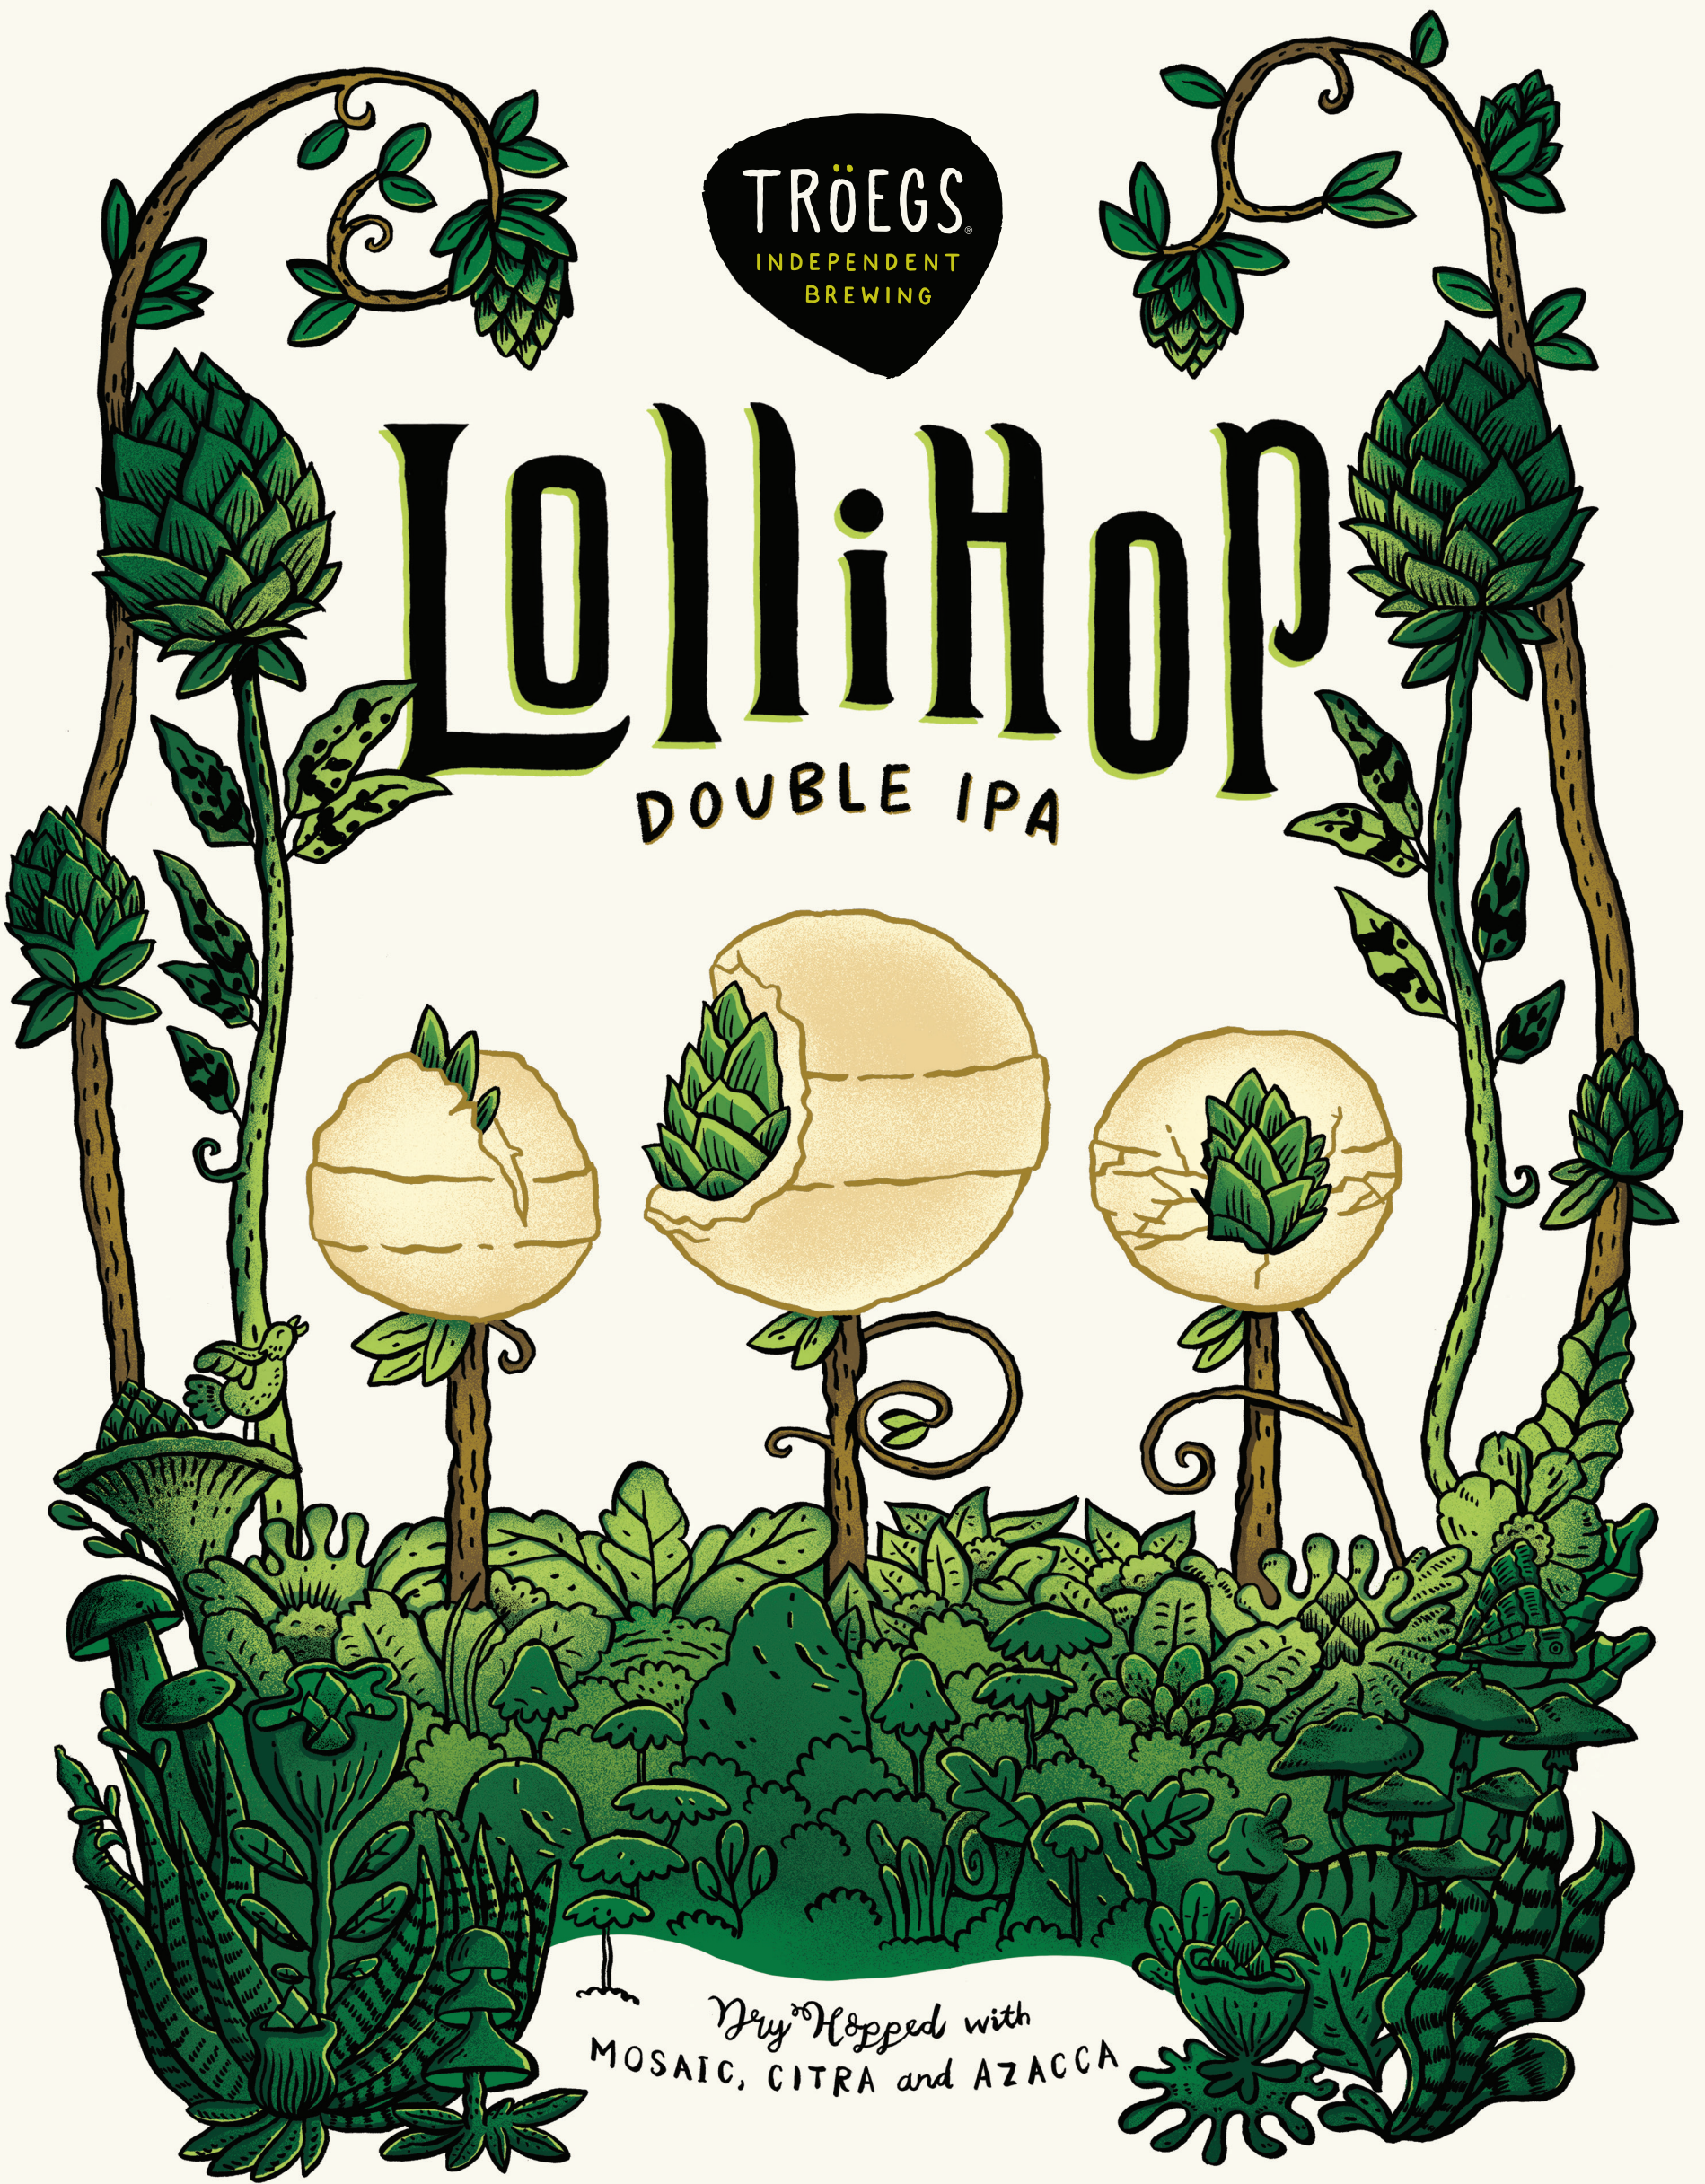

LolliHop

DOUBLE IPA

Dry Hopped with
MOSAIC, CITRA and AZACCA

DESIGNED BY ART OF TRÖEGS ALUM DEVIN WATSON
ENTER THIS YEAR'S ART OF TRÖEGS CONTEST AT
TROEGS.COM/ART